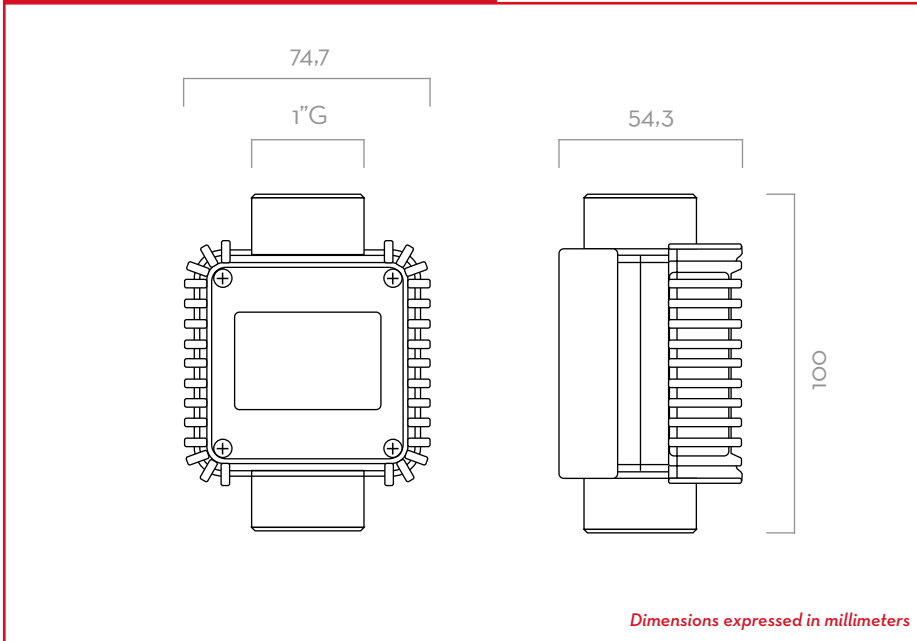

OIL

WATER

WINDSCREEN

**CHARTS**

**IN THE BOX**

- K24 METER
- STAINLESS STEEL SOCKET
- INSTRUCTION MANUAL

**DETAILS**

TURBINE

ROTABLE DISPLAY

**DIMENSIONS**

**MATERIALS**

- BODY: TECHNOPOLYMER
- TURBINE: TECHNOPOLYMER

**TECHNICAL DATA**

CODE	DESCRIPTION	FLUIDS TYPE	FLOW-RATE		PRESSURE		DISPLAY	PULSE OUT (P/L)	
			L/MIN	GPM	BAR	PSI		PULSE VERSION	DISPLAY VERSION
FOO40710A	K24 METER (1 SOCKET)		5 · 120	1,3-26,4	10	145	YES	-	-
FOO40721B	K24 PULSE-METER (1 SOCKET) (87,73 PULSE/L)		5 · 120	1,3-26,4	10	145	NO	88	-