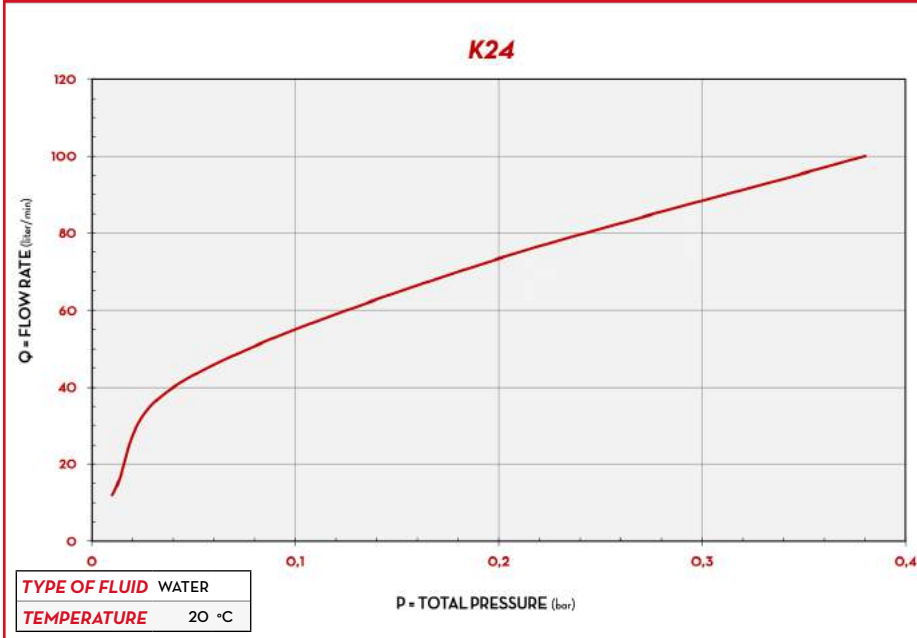

FILTRATION

FLUID MONITORING

HOSE REELS

ACCESSORIES

MERCHANDISE

AIR

ANTIFREEZE

AdBlue®

BIODIESEL

DIESEL

FOOD

GASOLINE

GREASE

KEROSENE

OIL

WATER

WINDSCREEN

CHARTS

IN THE BOX

- K24 METER
- STAINLESS STEEL SOCKET
- INSTRUCTION MANUAL

DETAILS